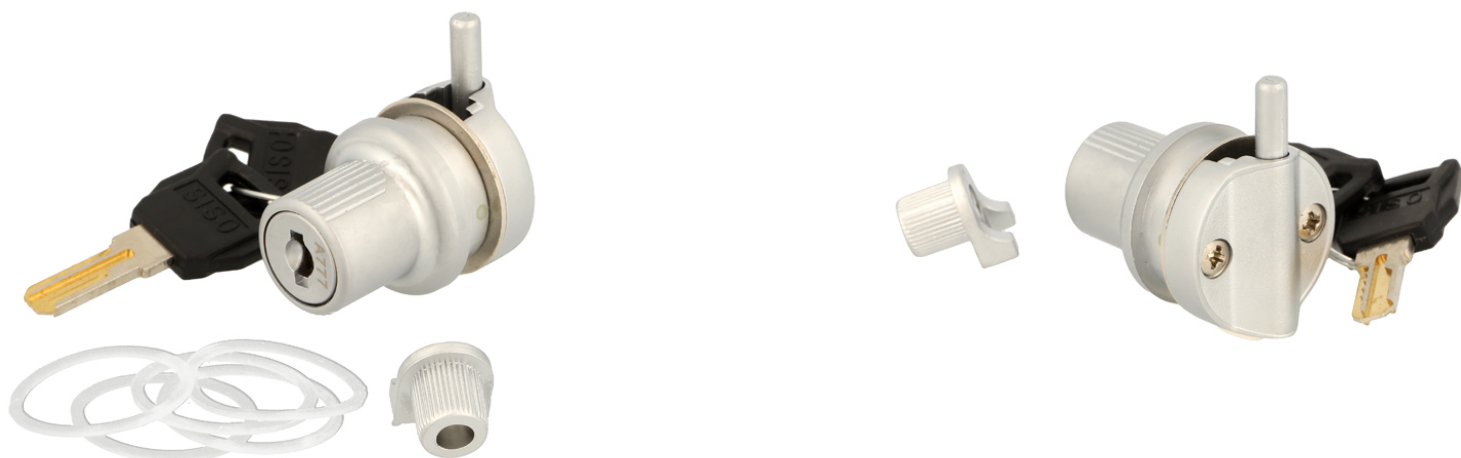

PRODUCT SHEET

Description:

Glass Door Lock MIC910S, Alu, \varnothing 25mm, Snake CK SISO, #01

Item number:

14.09.110-0

Units	Box	Carton	HS Code	Barcode
Pcs.	20	200	8301300000	
				5704866046008

SISO A/S

Mileparken 11
DK-2740 Skovlunde
Denmark
VAT: DK 24786013