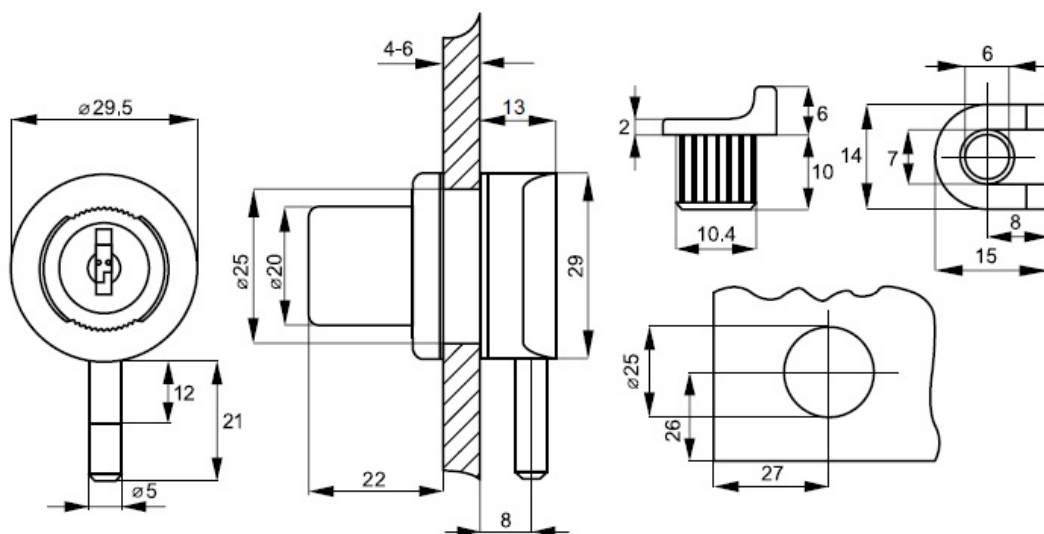

PRODUCT SHEET

Description:

Glass Door Lock MIC910S, Alu, \varnothing 25mm, Snake CK SISO, #01

Item number:

14.09.110-0

Units	Box	Carton	HS Code	Barcode
Pcs.	20	200	8301300000	
				5704866046008

SISO A/S

Mileparken 11
DK-2740 Skovlunde
Denmark
VAT: DK 24786013